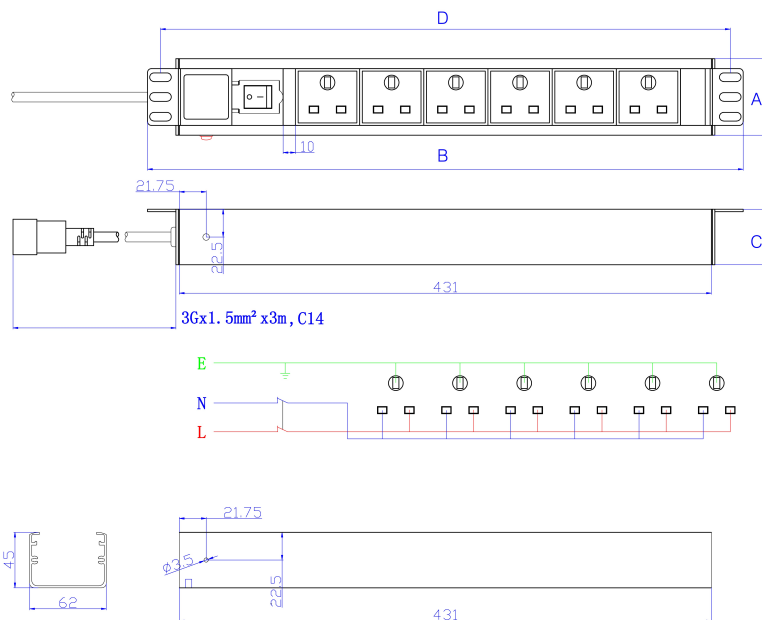

## Product Specifications

Feature	Values
Mounting dimension	19 inch
Mounting direction	Horizontal
Electrical connection	Connecting cord with plug
Type of electric plug connection	C14
Cable length	3 m
Number of UK BS1363 sockets	6
Number of rack units (RU)	2
Width	482.6 mm
Height	62 mm
Depth	45 mm

## Additional specifications

Features	Values
Rated Voltage	250 V AC 50/60 Hz
Rated current	10A
Maximum power	2500 W
Unit control	LED indicator. On/off rocker switch
Insulation Resistance	$\geq 5\text{M}\Omega$
Fire resistance	Flame retardant
Operating temperature	-10°C to +45°C
Relative humidity	0% to 90%
Cable entry (horizontal orientation)	Left
Cable entry (vertical orientation)	Top
Socket angle (horizontal orientation)	90°
Socket angle (vertical orientation)	45°
Master Switch	Yes
Housing colour	Silver
Housing material	Aluminum

## Product drawing

Key	
A	Height
B	Width
C	Depth
D	Mounting Centres

All dimensions are in mm unless stated otherwise